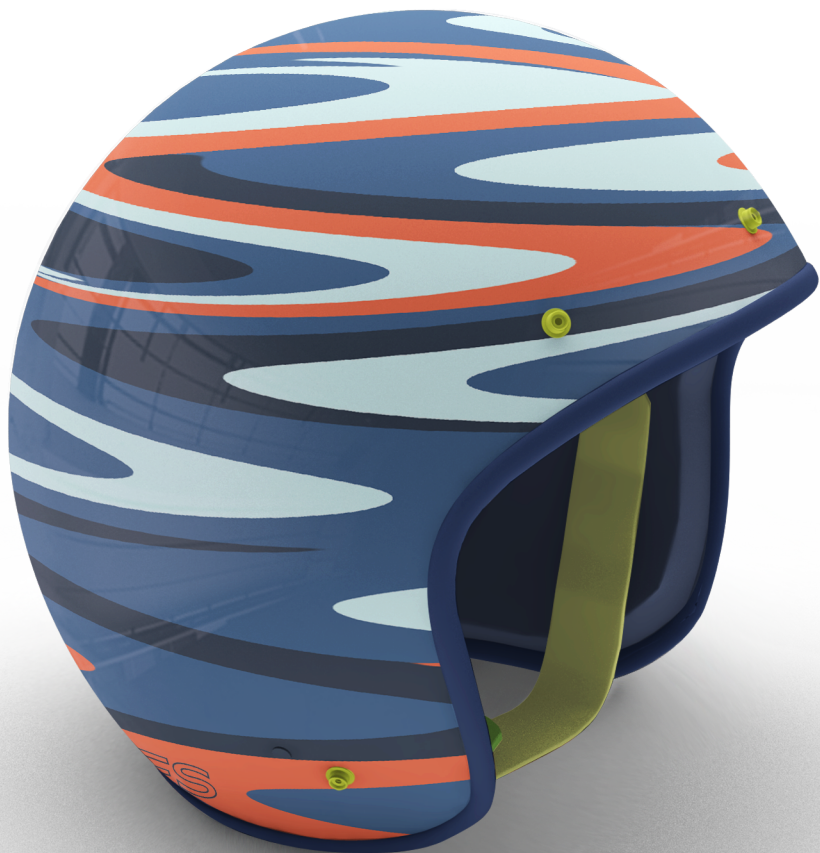

APPAREL DESIGN